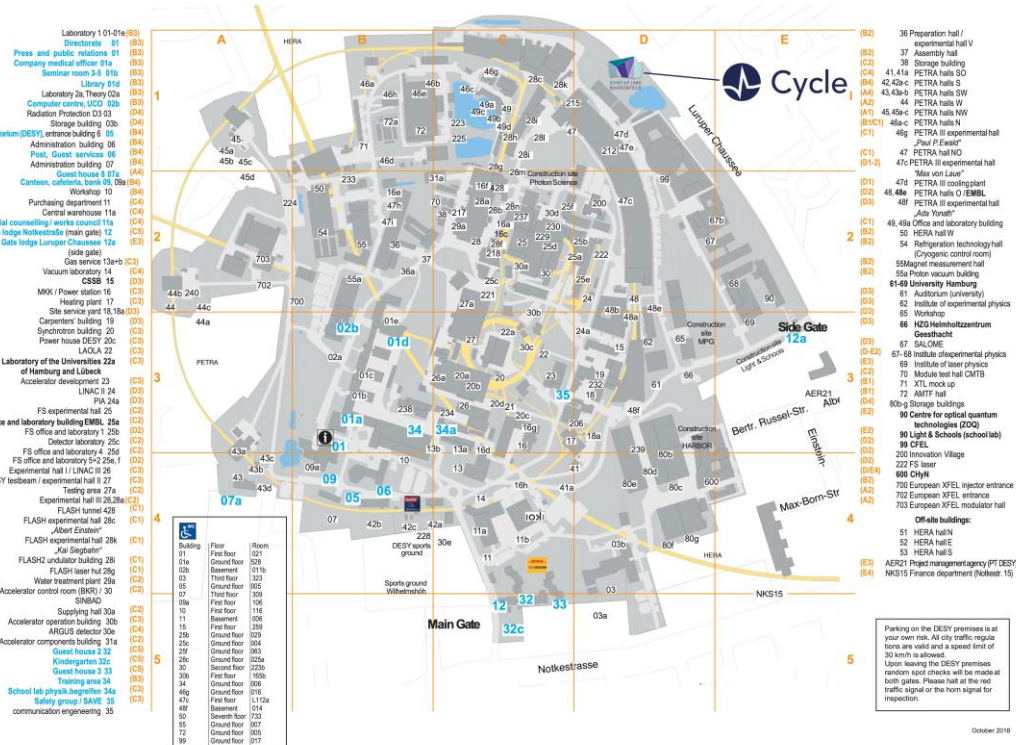

Directions to Cycle GmbH

Address

Cycle GmbH
Luruper Hauptstr. 1
22547 Hamburg
Germany

Cycle is located in the Start-Up Labs Bahrenfeld:

By public transportation in Hamburg

The next bus stop is "Stadionstraße". Schedules can be found here:

<https://www.hvv.de/en/>

For public transportation from airport or long-distance train stations:

Take local train ("S-bahn") S1 in the direction of "Wedel" or "Blankenese" and get off at station "Othmarschen". Then take bus 284 in direction of "U-Niendorf Nord" and get off at the stop "Stadionstraße". We are directly across the street.

By car

If you are traveling by car, Cycle is located just a short drive from the A7 Bahrenfeld highway exit. Visitor parking is available to the right of the building, accessible from Luruper Hauptstrasse. You can download the directions to our office below which also contains the campus map of DESY.