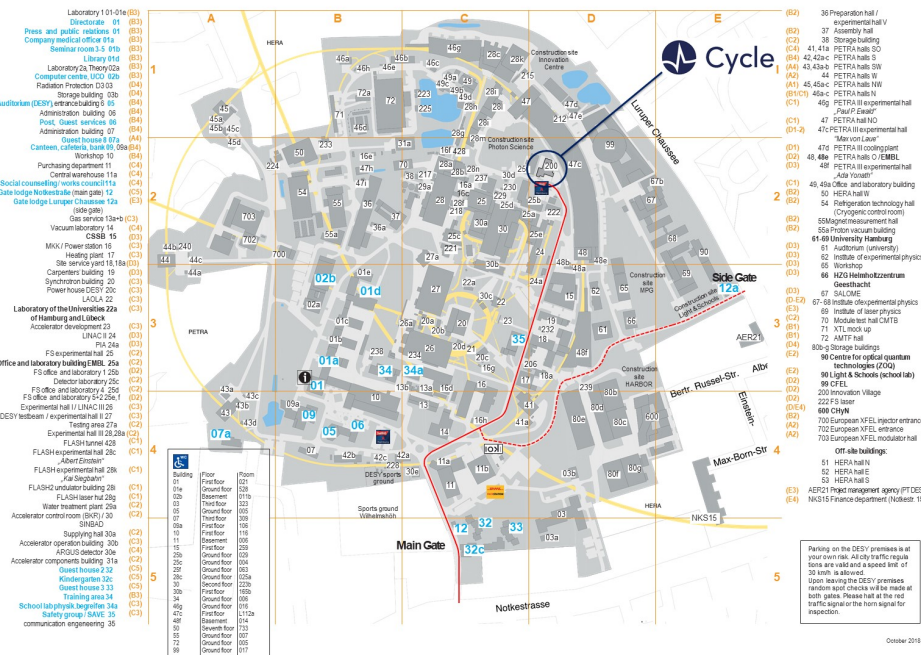

## Address

Cycle GmbH  
 Notkestr. 85  
 22607 Hamburg  
 Germany

Cycle is located in the DESY Innovation Village (Building 200) on DESY campus:

## By public transportation in Hamburg

The next bus stop is "Zum Hühnengrab (DESY)".

Schedules can be found here: <http://www.hvw.de/en/>

## By train or airplane

From Hamburg airport or long distance train stations (like "Hamburg Hauptbahnhof" or "Hamburg Altona") you can get to Cycle by taxi or public transportation.

For public transportation from airport or long distance train stations:

Take local train ("S-bahn") S1 in the direction of "Wedel" or "Blankenese" and get off at station "Othmarschen". Then take bus 1 in direction of "S Rissen", "S Blankenese" or "Schenefelder Holt" and get off at the stop "Zum Hühnengrab (DESY)".